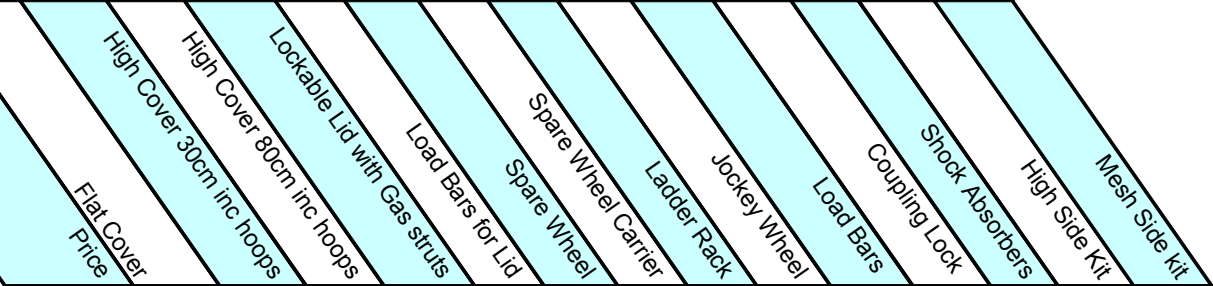

## FRANC LEISURE RANGE

RC110 1100mm x 920mm x 385mm (3'8"x3'1")	<b>£215</b>	£25	£95				£25	£10			£89	£13			
GA130 1280mm x 920mm x 385mm (4'3"x3'1")	<b>£279</b>	£35	£95		£265	£89	£25	£10		£20	£89	£13			
GA150 1560mm x 1000mm x 385mm (5'2" x 3'4")	<b>£399</b>	£45	£107		£299	£89	£42	£10	£59	£20	£89	£13	£52	£153	£220

## FRANC SPECIALIST RANGE

GT151TD 1500mm x 1050mm (10" Wheels Box Drawbar)	<b>£456</b>	£45	£109		£275		£42	£17	£59	£25	£89	£13	£55	£275	
GT151 1500mm x 1050mm (10" Wheels A-Frame Drawbar)	<b>£493</b>	£45	£109		£275		£42	£17	£59	£25	£89	£13	£55	£275	
GTS151 1500mm x 1050mm (13" Wheels A-Frame Drawbar)	<b>£515</b>	£45	£109		£275		£67	£17	£59	£25	£89	£13	£55	£275	
GT161 1600mm x 1200mm	<b>£645</b>	£64	£139	£245	£499		£67	£17	£59	£25	£89	£13	£60	£275	
GT181 1800mm x 1300mm	<b>£679</b>	£58	£135	£220	£525		£67	£17	£59	£25	£89	£13	£60		
GT201 2000mm x 1300mm	<b>£693</b>	£60					£67	£17	£59	£25	£89	£13	£60		
GT231 2300mm x 1300mm	<b>£915</b>	£75					£67	£17	£59	£25	£89	£13	£60		
AL234DES 2300mm x 1420mm x 430mm (twin axle 10" wheels)	<b>£1,165</b>	£75	£210	£280			£42	£8		std	£89	£13			

## FRANC GENERAL PURPOSE RANGE (PHENOLIC PLY FLOOR)

AB160 1560mm x 1000mm x 400mm (5'2"x3'4")	<b>£660</b>	£45	£107		£299	£89	£65	£10	£59	std	£89	£13	std	£153	£220
AB170SF 1700mm x 1240mm x 400mm (5'7" x 4'1")	<b>£735</b>	£50	£105	£230			£65	£10	£50	std	£89	£13	std	£165	£255
AB200SF 2000mm x 1340mm x 400mm 6'7" x 4'5")	<b>£755</b>	£55	£155	£245	£430	£85	£65	£10	£55	std		£13	std	£175	£280
AB200F75 2000mm x 1340mm x 400mm braked (6'7" x 4'5")	<b>£975</b>	£55	£155	£245	£430	£85	£65	£28	£55	std		£13		£175	£280
AB250SF 2560mm x 1340mm x 400mm	<b>£990</b>	£60	£200	£300			£65	£28	£65	std		£13	std	£200	£310
AB254SF 2560mm x 1340mm x 400mm	<b>£1,150</b>	£60	£200	£300			£58	£28	£65	std		£13	std	£200	£310
AB250F130 2560mm x 1340mm x 400mm braked	<b>£1,340</b>	£60	£200	£300			£80	£28	£65	std		£13		£200	£310
Neptun 6'6" x3'11" 750kg gross	<b>£540.00</b>	£60		£180			£42	£10		£25		£13		£150	£207